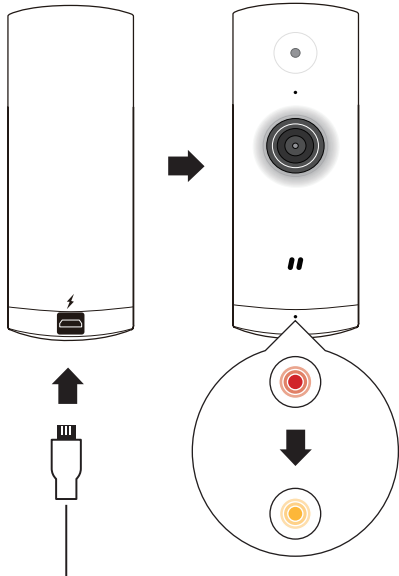

1

2

3

4

Minimum Requirements

To install this product, you will need:

- 802.11n/g wireless router
- Internet connection
- A mobile device with Bluetooth 4.0 is required for setup.
- The latest version of the mydlink app from your operating system's application store.